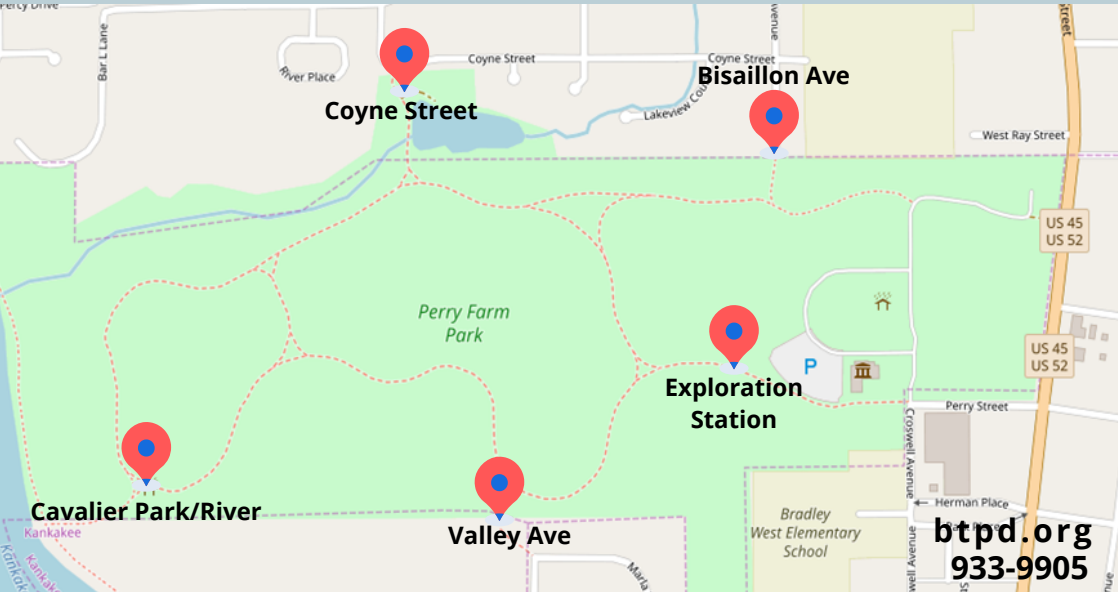

Bourbonnais Township
PARK DISTRICT

Easter Egg Trail Hunt

Starting Point Entrance Map

VILLAGE OF
BOURBONNAIS

Cavalier Park/River

Coyne Street

Bisailon Ave

Perry Farm
Park

**Exploration
Station**

Valley Ave

Bradley
West Elementary
School

btpd.org
933-9905