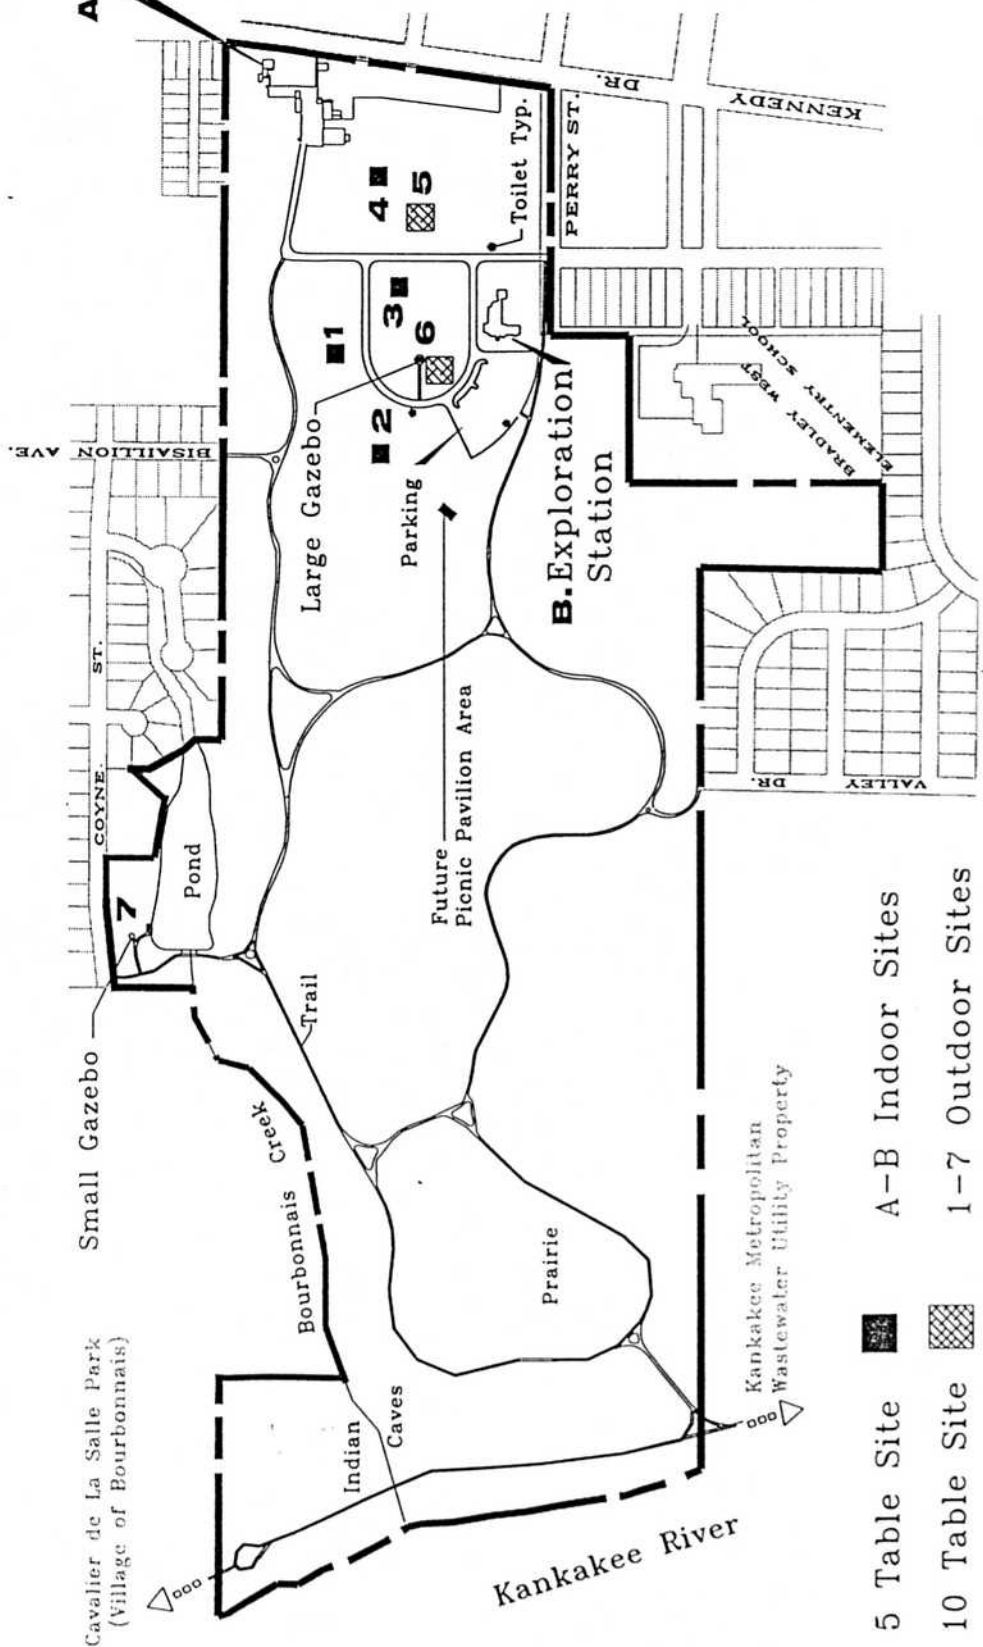

A. Perry Farm House

Small Gazebo

Cavalier de La Salle Park
(Village of Bourbonnais)

Pond

Bourbonnais Creek

Trail

Large Gazebo

Future Picnic Pavilion Area

Prairie

Indian Caves

Kankakee River

Kankakee Metropolitan
Wastewater Utility Property

B. Exploration Station

BRADLEY HIGH SCHOOL

Toilet Typ.

PERRY ST.

DR.

KENNEDY

VALLEY DR.

- 5 Table Site ■ A-B Indoor Sites
- 10 Table Site ▨ 1-7 Outdoor Sites

PERRY FARM Activity Site Map

August 11, 1998
M. Heinicke

North

Scale: 1" = 350'

Bourbonnais Township
Park District
459 N. Kennedy Dr. Bourbonnais, IL.